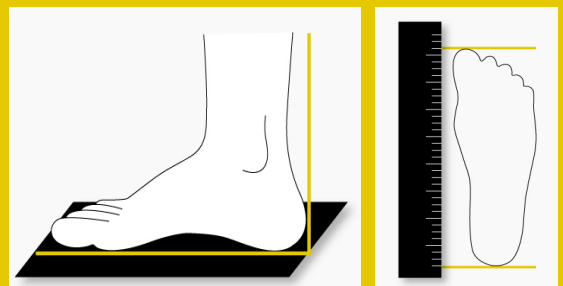

Sizing Guide

Women

EU	UK	US	Insole Length (CM)
34,5	2,5	5,0	22,3 - 22,6
35,0	3,0	5,5	22,7 - 23,1
36,0	3,5	6,0	23,2 - 23,5
36,5	4,0	6,5	23,6 - 23,9
37,0	4,5	7,0	24,0 - 24,3
38,0	5,0	7,5	24,4 - 24,8
38,5	5,5	8,0	24,9 - 25,2
39,0	6,0	8,5	25,3 - 25,6
40,0	6,5	9,0	25,7 - 26,1
40,5	7,0	9,5	26,2 - 26,5
41,0	7,5	10,0	26,6 - 26,9
42,0	8,0	10,5	27,0 - 27,2

Men

EU	UK	US	Insole Length (CM)
37,0	4,5	5,5	24,0 - 24,3
38,0	5,0	6,0	24,4 - 24,8
38,5	5,5	6,5	24,9 - 25,2
39,0	6,0	7,0	25,3 - 25,6
40,0	6,5	7,5	25,7 - 26,1
40,5	7,0	8,0	26,2 - 26,5
41,0	7,5	8,5	26,6 - 26,9
42,0	8,0	9,0	27,0 - 27,3
42,5	8,5	9,5	27,4 - 27,8
43,0	9,0	10,0	27,9 - 28,2
44,0	9,5	10,5	28,3 - 28,6
44,5	10,0	11,0	28,7 - 29,1
45,0	10,5	11,5	29,2 - 29,5
46,0	11,0	12,0	29,6 - 29,9
46,5	11,5	12,5	30,0 - 30,3
47,0	12,0	13,0	30,4 - 30,8
48,0	12,5	13,5	30,9 - 31,2
48,5	13,0	14,0	31,3 - 31,6
49,0	13,5	14,5	31,7 - 32,1
49,5	14,0	15,0	32,2 - 32,5

Measure feet correctly in just 5 minutes, this is how it works

1. Take a **sheet of paper**, put it on a wall and stand on it darauf.
2. Draw a straight line on your **longest toe**. Hold the **pencil vertically** so that the length is not too short / generous.
3. Measure **with a ruler the distance** from the wall to the line.
4. Add to your foot **measurement + 1 cm** for the roll-off.

Example: Foot length 24.0 cm + 1 cm = 25.0 cm corresponds to size UK 5.5 (EU 38.5) according to our table.

5. Since **feet can be different lengths**, please measure both feet and use the length of the larger foot.